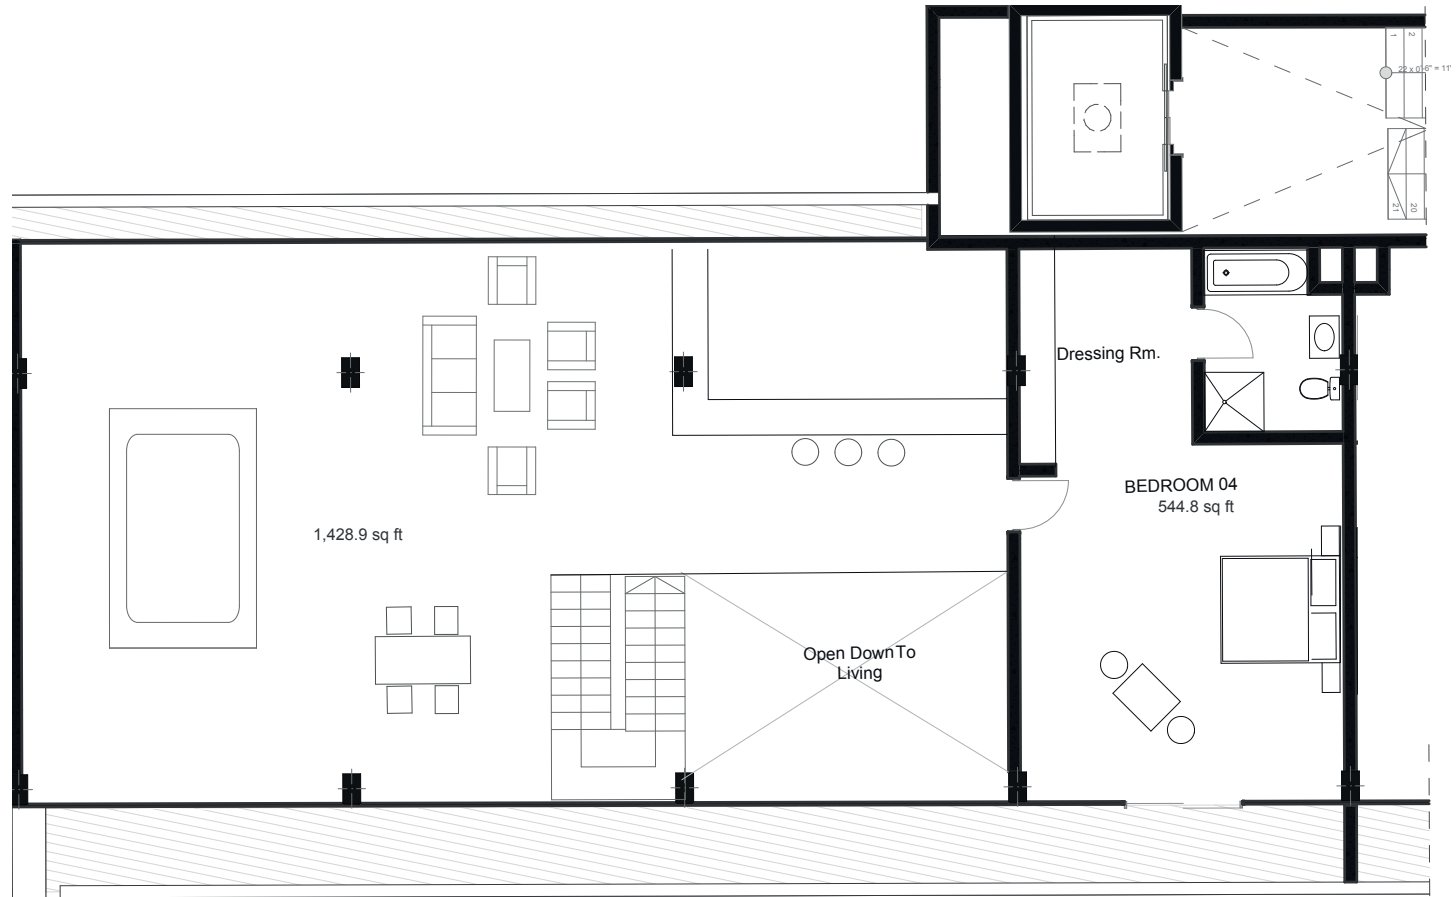

PENTHOUSE

LA SOUFRIÈRE MODEL 2

UPPER LEVEL

LOWER LEVEL - Total Living Area

2158 SF

Indoor Area

Outdoor Area

1818 SF

340 SF

UPPER LEVEL - Total Living Area

2365 SF

Indoor Area

Outdoor Area

2010 SF

355 SF

PENTHOUSE

LA SOUFRIÈRE MODEL 2

LOWER LEVEL

LOWER LEVEL - Total Living Area	
2158 SF	
Indoor Area	Outdoor Area
1818 SF	340 SF
UPPER LEVEL - Total Living Area	
2365 SF	
Indoor Area	Outdoor Area
2010 SF	355 SF

Royal Mill  
ST. VINCENT AND THE GRENADINES

LA SOUFRIÈRE MODEL 2