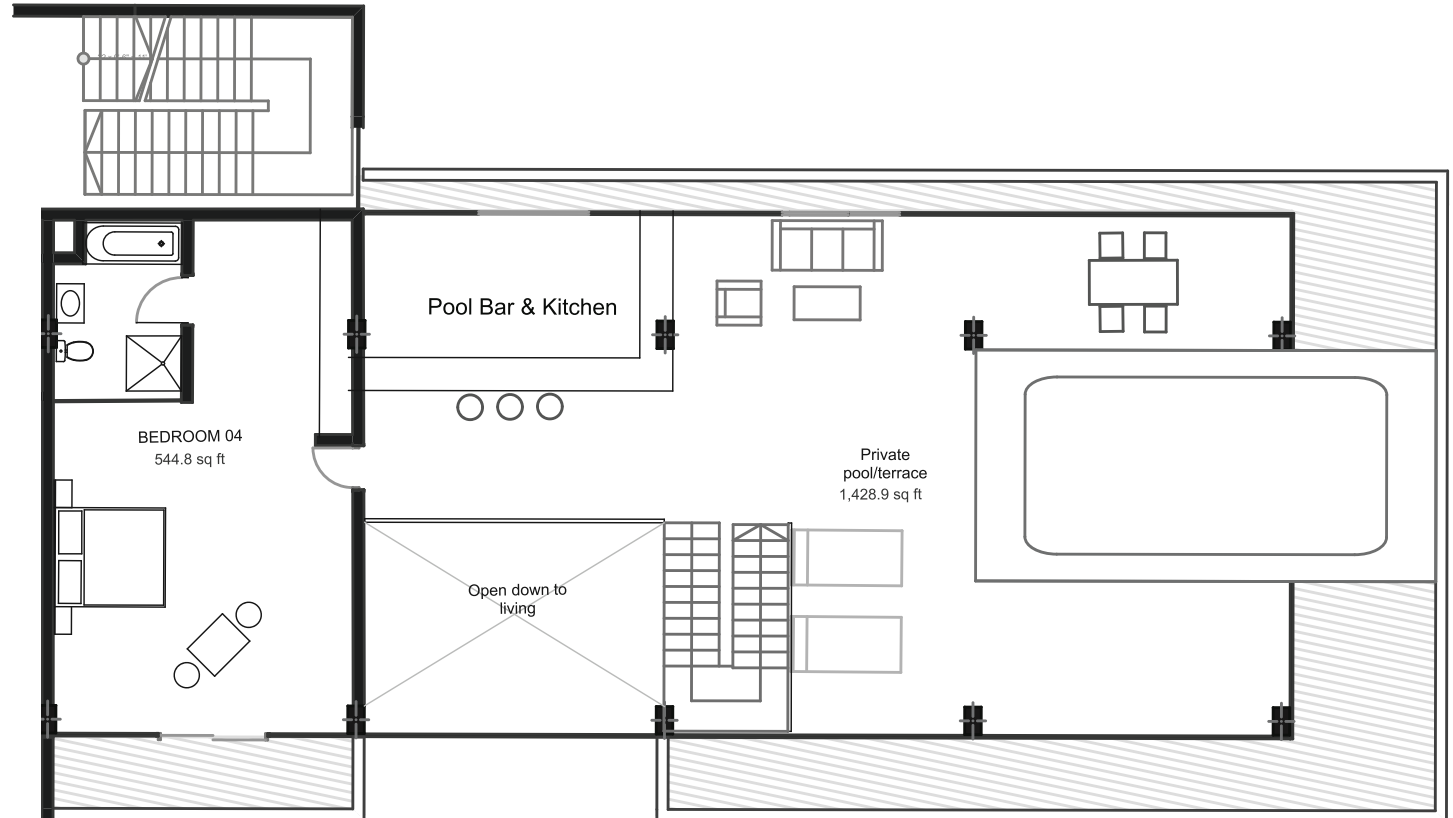

PENTHOUSE

LA SOUFRIÈRE MODEL 1

UPPER LEVEL

LOWER LEVEL - Total Living Area	
2889 SF	
Indoor Area	Outdoor Area
2170 SF	719 SF
UPPER LEVEL - Total Living Area	
2849 SF	
Indoor Area	Outdoor Area
1999 SF	850 SF

PENTHOUSE

LA SOUFRIÈRE MODEL 1

LOWER LEVEL

LOWER LEVEL - Total Living Area

2889 SF

Indoor Area

Outdoor Area

2170 SF

719 SF

UPPER LEVEL - Total Living Area

2849 SF

Indoor Area

Outdoor Area

1999 SF

850 SF