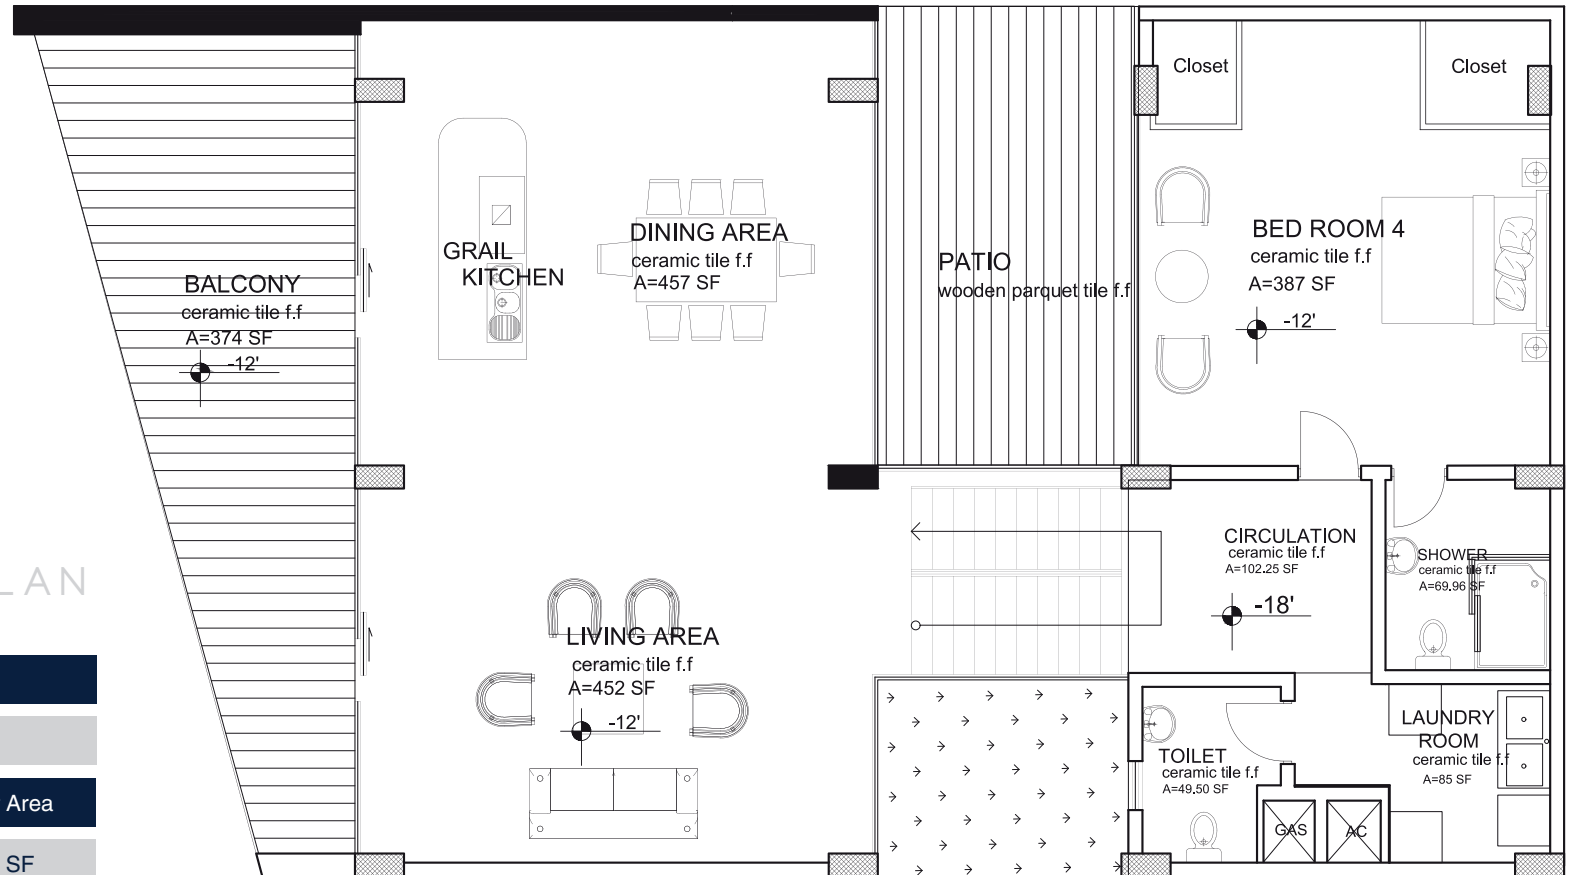

HOME RESIDENCES

MARE MONTIS

LOWER LEVEL FLOOR PLAN

Total Plot Area	Total Living Area	
7706 SF	10476 SF	
	Indoor Area	Outdoor Area
	6500 SF	3976 SF

HOME RESIDENCES

MARE MONTIS

ENTRANCE LEVEL FLOOR PLAN

Total Plot Area	Total Living Area	
7706 SF	10476 SF	
	Indoor Area	Outdoor Area
	6500 SF	3976 SF

HOME RESIDENCES

MARE MONTIS

FIRST FLOOR PLAN

Total Plot Area	Total Living Area	
7706 SF	10476 SF	
	Indoor Area	Outdoor Area
	6500 SF	3976 SF

Development & Sales

HOME RESIDENCES

MARE MONTIS

SECOND FLOOR PLAN

Total Plot Area	Total Living Area	
7706 SF	10476 SF	
	Indoor Area	Outdoor Area
	6500 SF	3976 SF

Royal Mill <sup>\*\*\*\*\*</sup>  
ST. VINCENT AND THE GRENADINES

MARE MONTIS