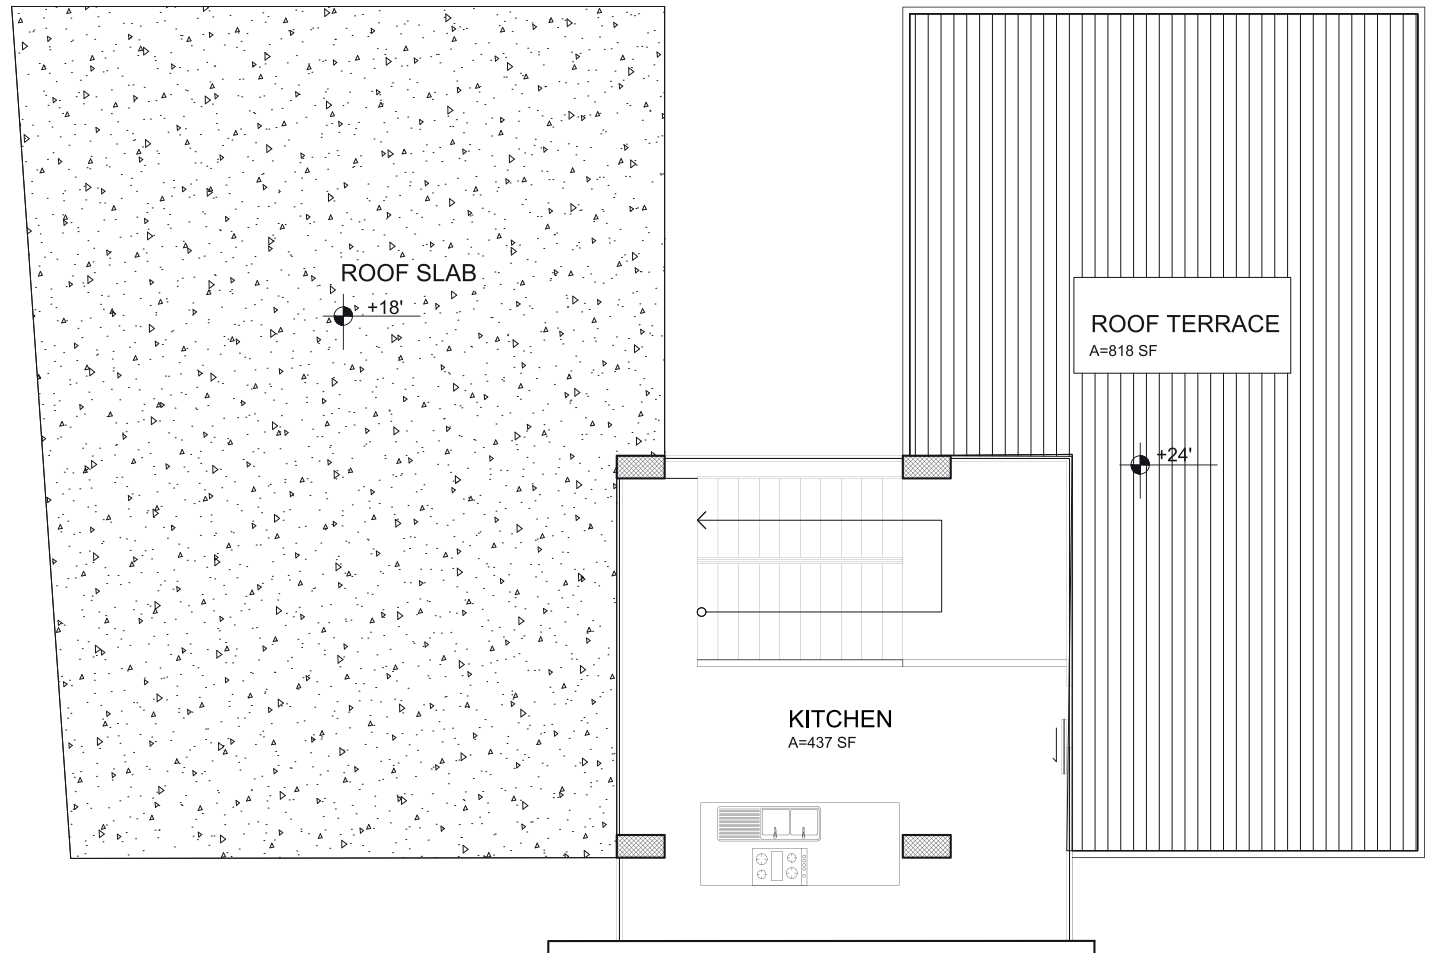

HOME RESIDENCES

MARE MONTIS

FIRST FLOOR PLAN

Total Plot Area	Total Living Area	
7706 SF	10476 SF	
	Indoor Area	Outdoor Area
	6500 SF	3976 SF

Development & Sales

HOME RESIDENCES

MARE MONTIS

SECOND FLOOR PLAN

Total Plot Area	Total Living Area	
7706 SF	10476 SF	
	Indoor Area	Outdoor Area
	6500 SF	3976 SF

Royal Mill <sup>\*\*\*\*\*</sup>  
ST. VINCENT AND THE GRENADINES

MARE MONTIS