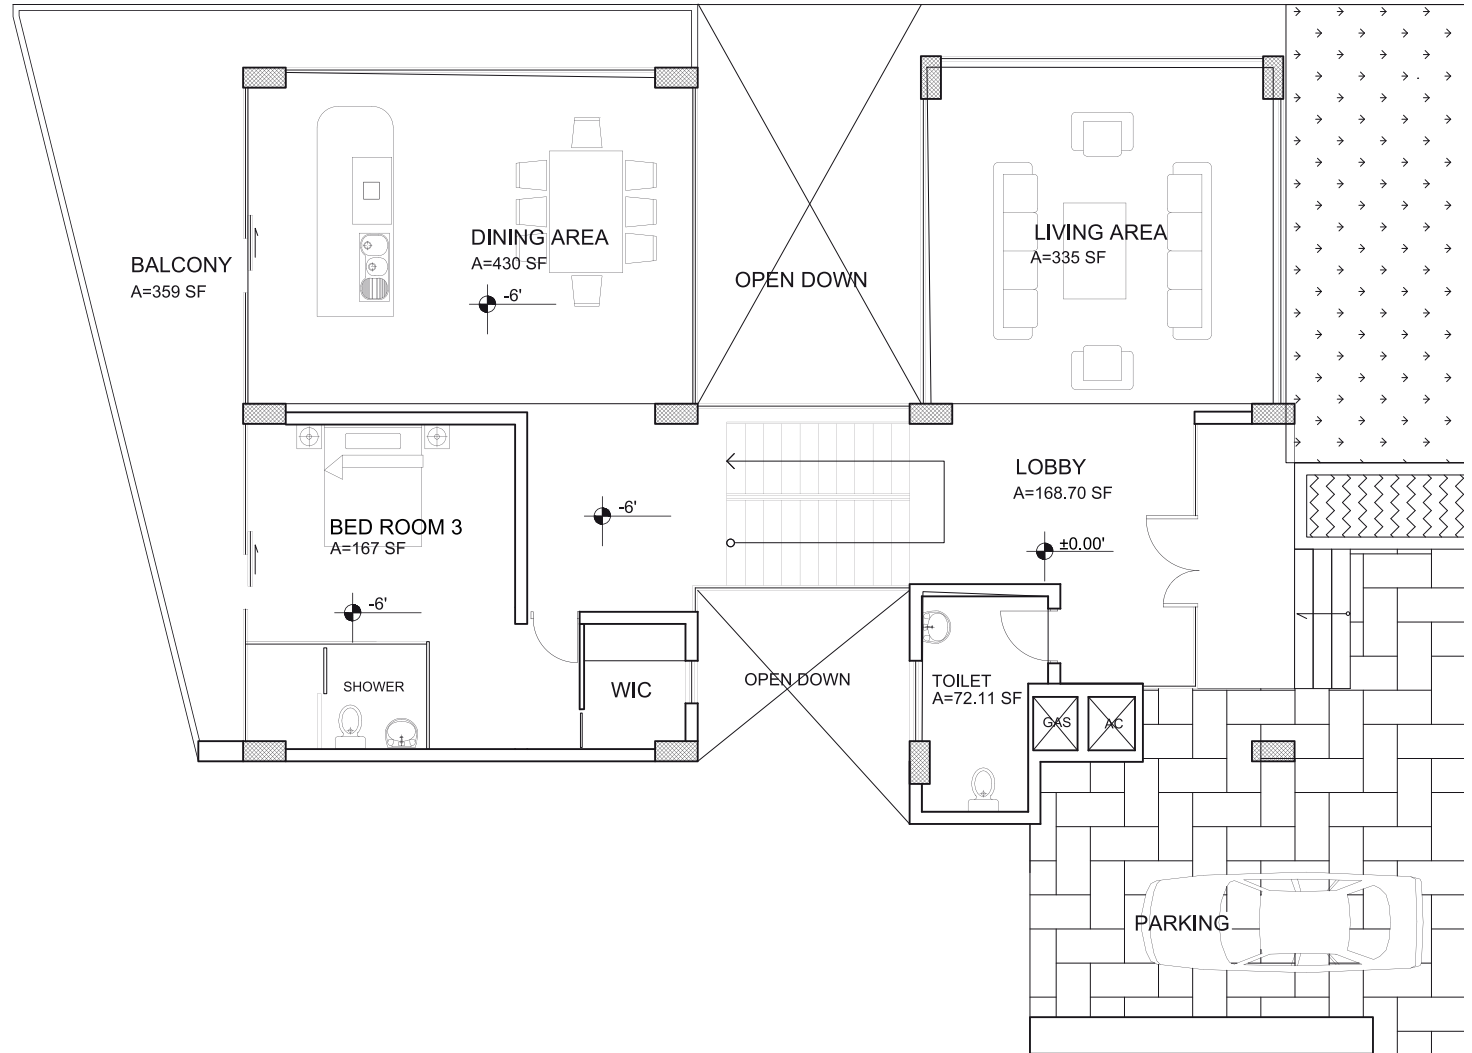

HOME RESIDENCES

MARE MONTIS

LOWER LEVEL FLOOR PLAN

Total Plot Area	Total Living Area	
7706 SF	10476 SF	
	Indoor Area	Outdoor Area
	6500 SF	3976 SF

HOME RESIDENCES

MARE MONTIS

ENTRANCE LEVEL FLOOR PLAN

Total Plot Area	Total Living Area	
7706 SF	10476 SF	
	Indoor Area	Outdoor Area
	6500 SF	3976 SF

HOME RESIDENCES

MARE MONTIS

FIRST FLOOR PLAN

Total Plot Area	Total Living Area	
7706 SF	10476 SF	
	Indoor Area	Outdoor Area
	6500 SF	3976 SF

Development & Sales

HOME RESIDENCES

MARE MONTIS

SECOND FLOOR PLAN

Total Plot Area	Total Living Area	
7706 SF	10476 SF	
	Indoor Area	Outdoor Area
	6500 SF	3976 SF

Royal Mill <sup>\*\*\*\*\*</sup>  
ST. VINCENT AND THE GRENADINES

MARE MONTIS