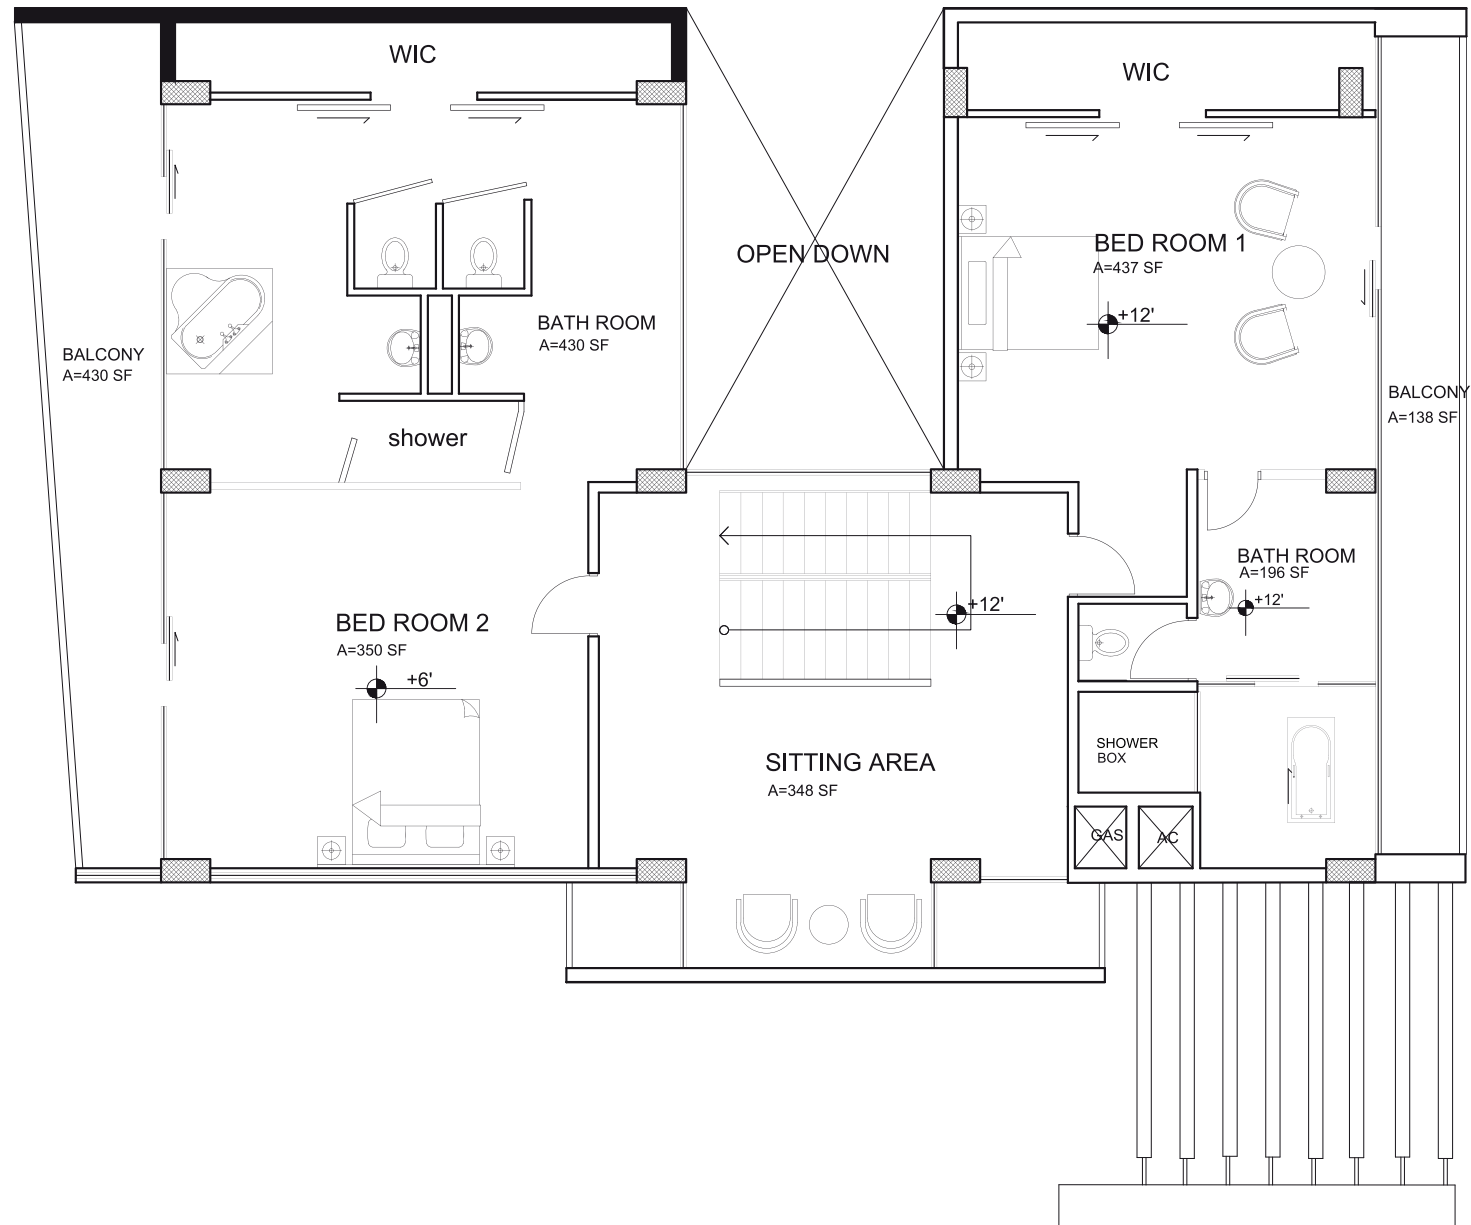

HOME RESIDENCES

MARE MONTIS

LOWER LEVEL FLOOR PLAN

Total Plot Area	Total Living Area	
7706 SF	10476 SF	
	Indoor Area	Outdoor Area
	6500 SF	3976 SF

HOME RESIDENCES

MARE MONTIS

ENTRANCE LEVEL FLOOR PLAN

Total Plot Area	Total Living Area	
7706 SF	10476 SF	
	Indoor Area	Outdoor Area
	6500 SF	3976 SF

HOME RESIDENCES

MARE MONTIS

FIRST FLOOR PLAN

Total Plot Area	Total Living Area	
7706 SF	10476 SF	
	Indoor Area	Outdoor Area
	6500 SF	3976 SF

Development & Sales

HOME RESIDENCES

MARE MONTIS

SECOND FLOOR PLAN

Total Plot Area	Total Living Area	
7706 SF	10476 SF	
	Indoor Area	Outdoor Area
	6500 SF	3976 SF

Royal Mill <sup>\*\*\*\*\*</sup>  
ST. VINCENT AND THE GRENADINES

MARE MONTIS